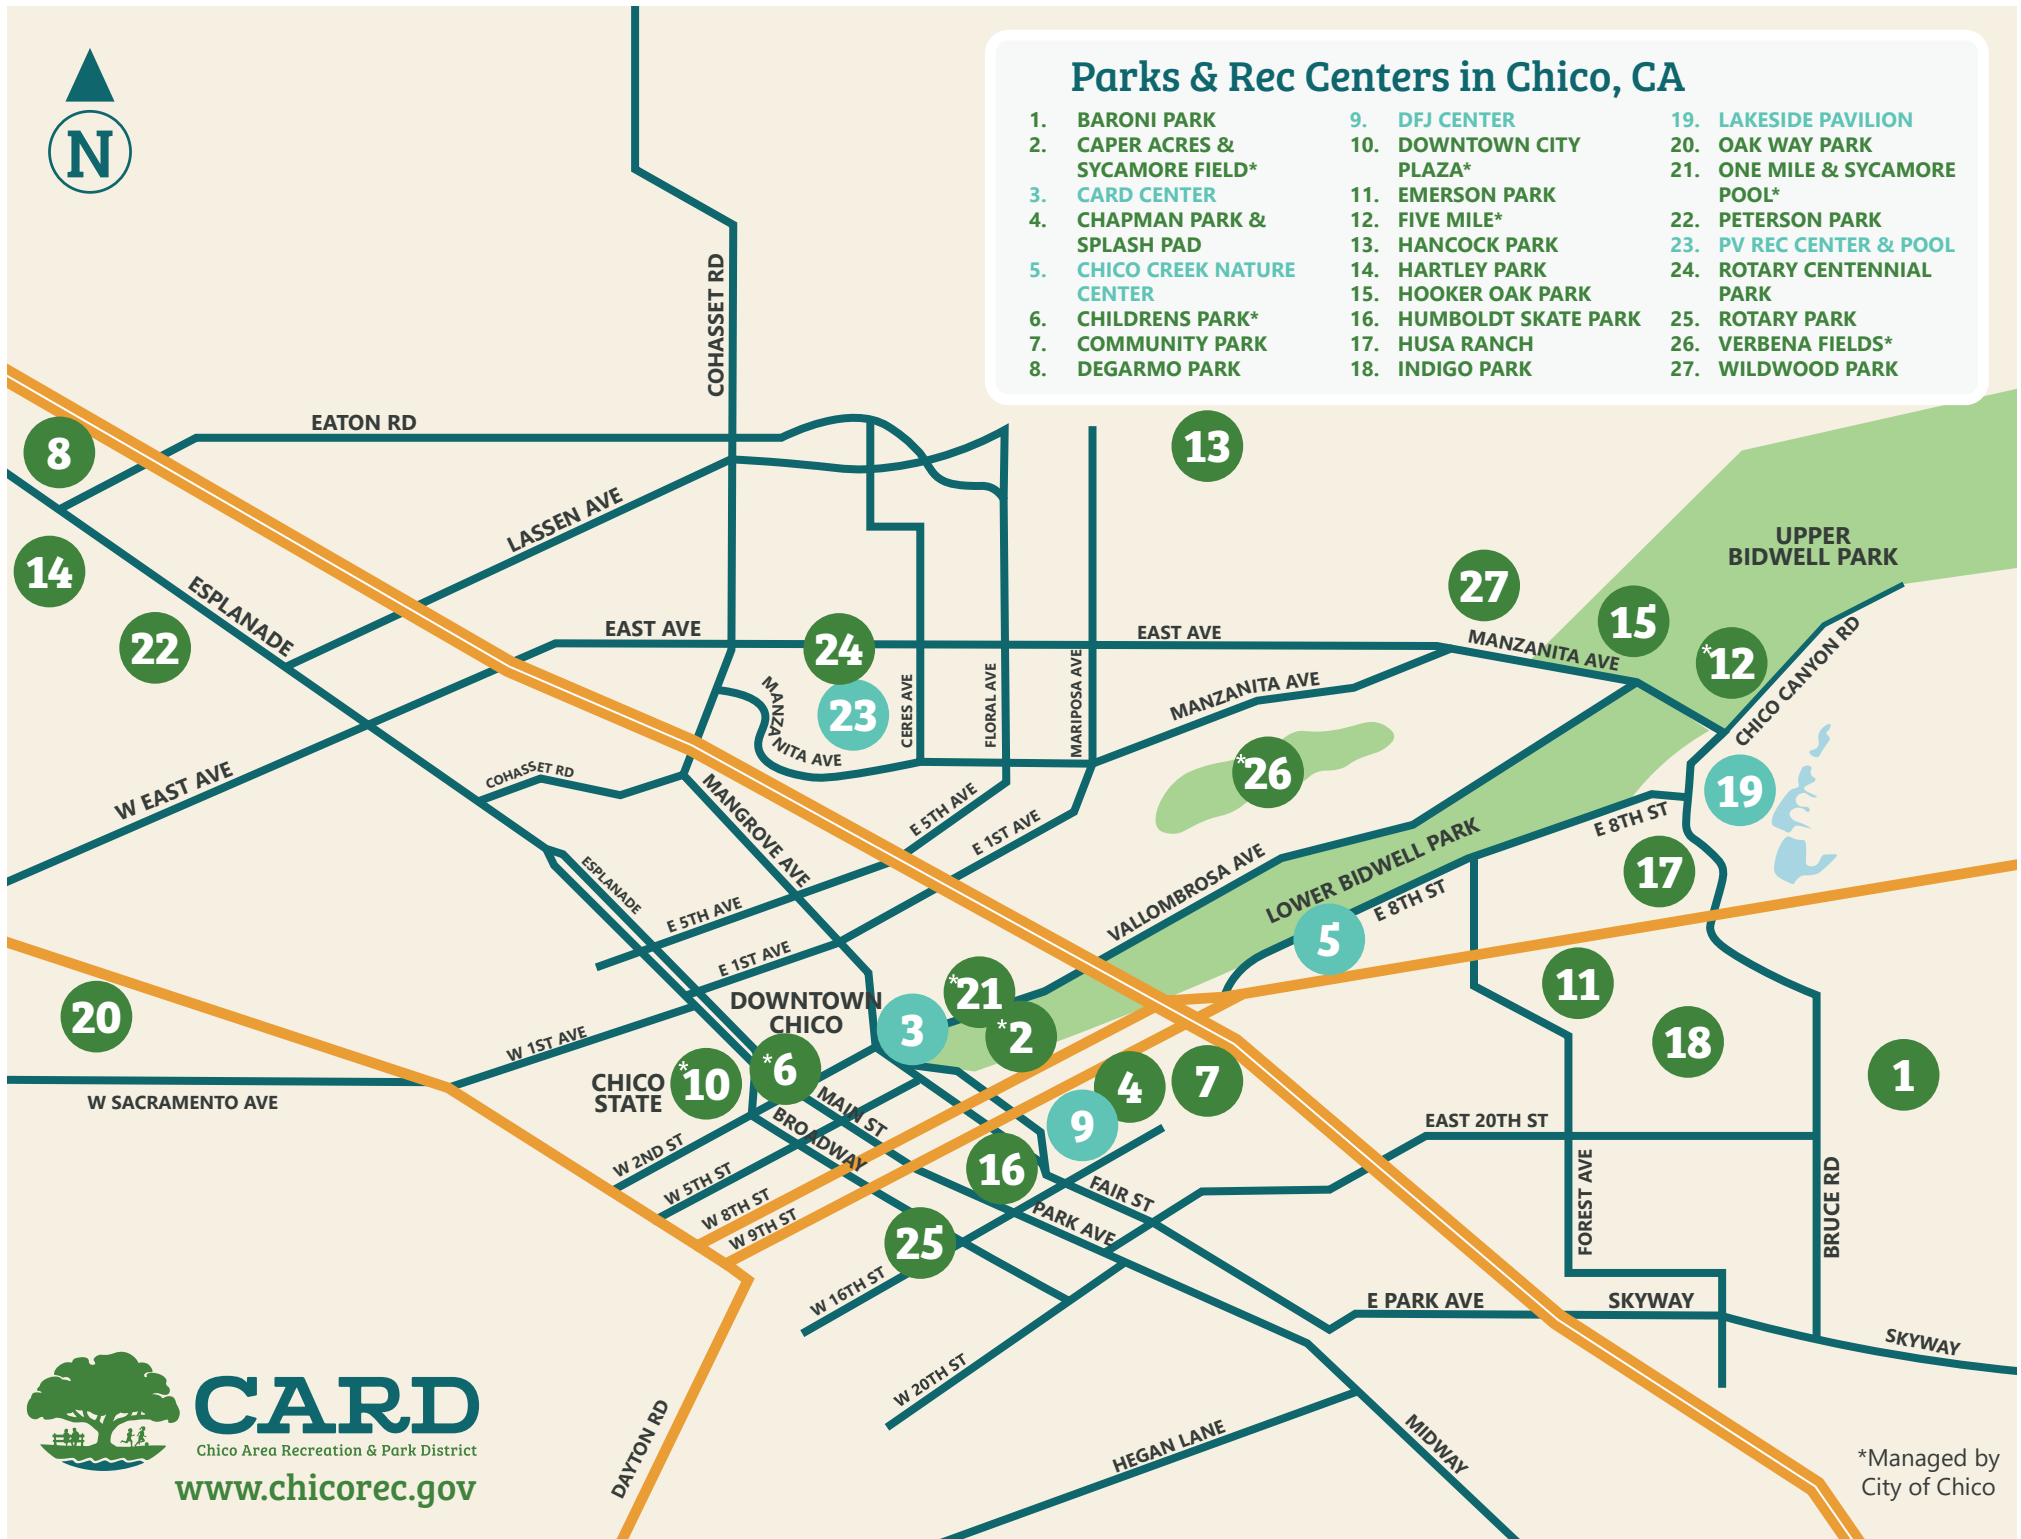

Parks & Rec Centers in Chico, CA

- | | | |
|----------------------------------|--------------------------|-------------------------------|
| 1. BARONI PARK | 9. DFJ CENTER | 19. LAKESIDE PAVILION |
| 2. CAPER ACRES & SYCAMORE FIELD* | 10. DOWNTOWN CITY PLAZA* | 20. OAK WAY PARK |
| 3. CARD CENTER | 11. EMERSON PARK | 21. ONE MILE & SYCAMORE POOL* |
| 4. CHAPMAN PARK & SPLASH PAD | 12. FIVE MILE* | 22. PETERSON PARK |
| 5. CHICO CREEK NATURE CENTER | 13. HANCOCK PARK | 23. PV REC CENTER & POOL |
| 6. CHILDRENS PARK* | 14. HARTLEY PARK | 24. ROTARY CENTENNIAL PARK |
| 7. COMMUNITY PARK | 15. HOOKER OAK PARK | 25. ROTARY PARK |
| 8. DEGARMO PARK | 16. HUMBOLDT SKATE PARK | 26. VERBENA FIELDS* |
| | 17. HUSA RANCH | 27. WILDWOOD PARK |

1510 West 8th Ave

Peterson Park

300 Denali Dr

Rotary Park

210 East 16th St

Rotary Centennial Park

Ceres Ave and Whitewood Way

COMMUNITY PARKS

Community Park

1900 MLK Jr. Pkwy (20th St)

DeGarmo Park

199 Leora Court

***Downtown City Plaza**

132 W 4th St

***Five Mile**

300 Block of Centennial Ave

***Upper Bidwell Park**

Enter at Wildwood Ave

Wildwood Park

100 Wildwood Ave

***Verbena Fields**

Enter off East 1st Ave

LEGEND

- PLAY EQUIPMENT
- PICNIC TABLES
- RESTROOMS
- PUBLIC TRANSIT
- BARBECUE
- GREEN SPACE
- VOLLEYBALL
- TENNIS COURTS
- PICKLEBALL
- BASKETBALL
- BOCCIE BALL
- SOCCER FIELDS
- SOFTBALL FIELDS
- SHADE
- SPLASH PAD
- BIKE RACK
- DISC GOLF
- WATER FOUNTAIN
- WALKING PATH
- DOG PARK